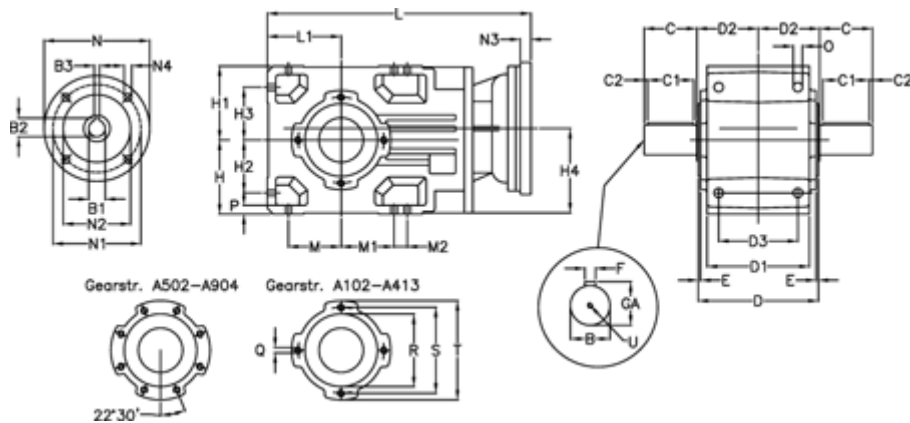

Article number: 29600207992220

Description: Bevel helical gearbox
A202UD-79,9-P63B5

Measures

B = 30	D1 = 110	H1 = 80	M2 = 0	Q = M8x15
B1 = 11	D2 = 73	H2 = 60.0	N = 140	R = 95
B2 = 12.8	D3 = 90	H3 = 60.0	N1 = 115	S = 115
B3 = 4	Description = A202UD-xx-P63 B5	H4 = 93.0	N2 = 95	T = 140
C = 60	E = 3.0	L = 306.0	N3 = 0	U = M10x22
C1 = 50	F = 10	L1 = 80	N4 = M8x19	
C2 = 5.0	GA = 33.0	M = 60.0	O = 9.5	
D = 136	H = 80	M1 = 60.0	P = 9	